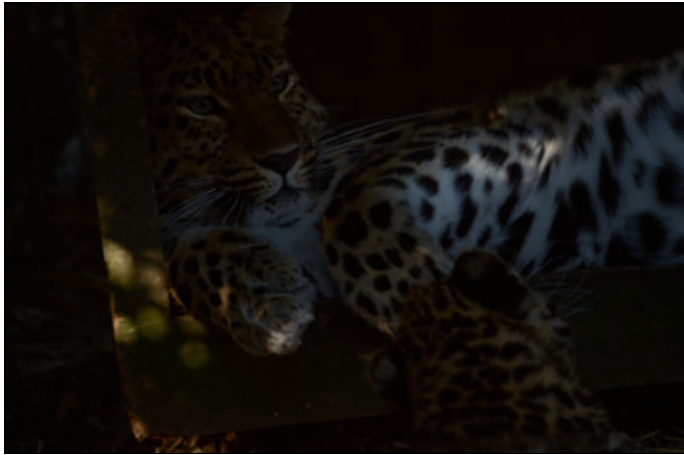

Corfe Castle steam train

SOOC

Retouched

Removed telegraph wires,

SOOC

Retouched

Lightened, shadows lifted and colours adjusted to make the fur warmer

SOOC

Retouched

Converted to black and white,
contrast and shadows adjusted

SOOC

Retouched

Shadows and highlights, cropped, gradient darkening left hand side, colour warmed for better skin tone

SOOC

Retouched
Cropped, skin airbrushed